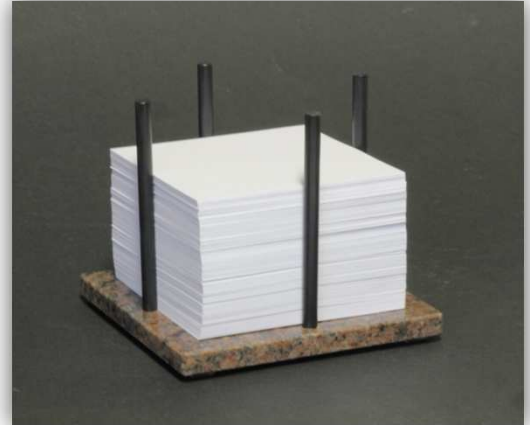

Zettelbox aus Granit, 114,5 x 114,5 x 10 mm

Zettelbox Granit Labrador-Blue-Pearl

Zettelbox Granit Multicolor-Red

Zettelbox Granit Black-Galaxy

Zettelbox Granit Labrador-Blue-Pearl