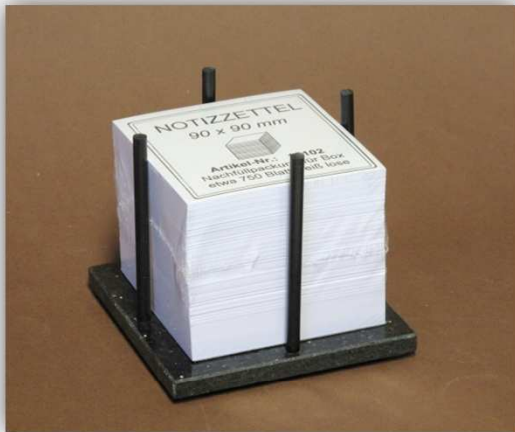

Zettelbox aus Granit, 114,5 x 114,5 x 10 mm

Zettelbox Granit Labrador-Blue-Pearl

Zettelbox Granit Multicolor-Red

Zettelbox Granit Black-Galaxy

Zettelbox Granit Labrador-Blue-Pearl